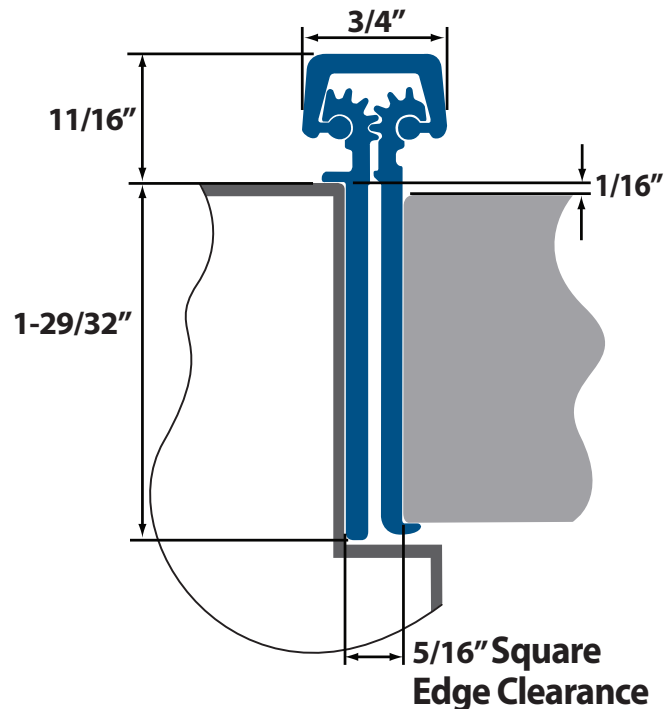

MONT HARD

ALUMINUM GEARED CONTINUOUS HINGES

www.globaldoor.com 704.596.2444 FAX: 800.376.6536
5808 Long Creek Park Drive, Suite A, Charlotte, NC 28269

- Available in full mortise and surface mount
- 6063 T6 Aluminum alloy, with interlocking extrusions
- Non-handed design
- 83" or 95" length
- Standard duty with 16 thrust type self-lubricating concealed bearings per hinge
- Heavy duty with 32 thrust type self-lubricating concealed bearings per hinge
- High degree of security
- Anodized aluminum after machining
- Through bolt and machine screws fixing
- Templated hole patterns
- 10 year warranty

CONCEALED

THI-1183CFM

Mortise type

Flush mount

Each hinge leaf has an alignment stop

1/4" clearance between door and frame

THI-1183FM2

Mortise type

1/16" door offset

Door edge guard

5/16" clearance between door and frame

- Available in full mortise and surface mount
- 6063 T6 Aluminum alloy, with interlocking extrusions
- Non-handed design
- 83" or 95" length
- Standard duty with 16 thrust type self-lubricating concealed bearings per hinge
- Heavy duty with 32 thrust type self-lubricating concealed bearings per hinge
- High degree of security
- Anodized aluminum after machining
- Through bolt and machine screws fixing
- Templated hole patterns
- 10 year warranty

FULL SURFACE

THI-1183

Full surface continuous hinge

1/32" door panel offset

Tamper resistant removable door leaf cover

1/16" clearance between door and frame

THI-1183LF

Full surface continuous hinge