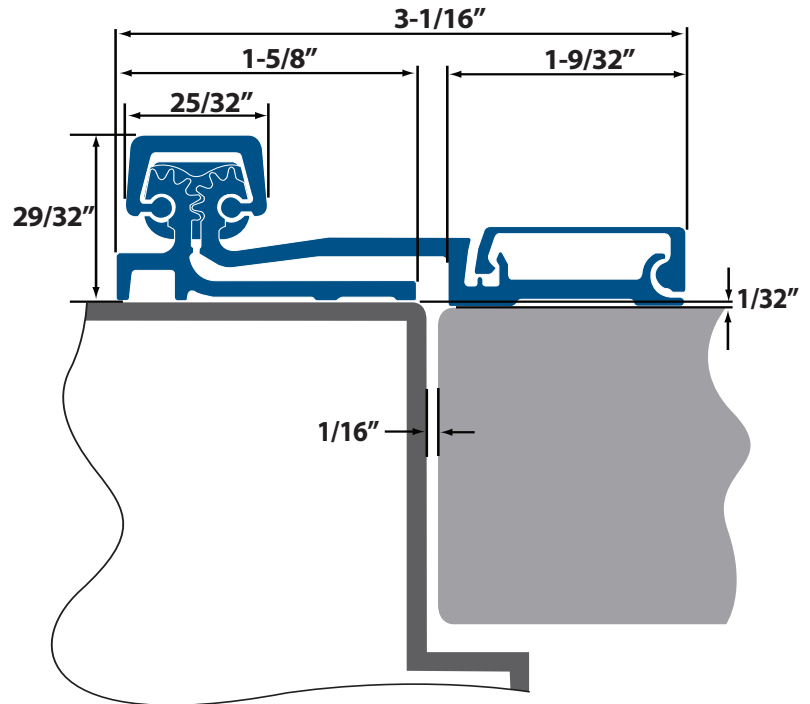

1/16" door offset

Door edge guard

5/16" clearance between door and frame

- Available in full mortise and surface mount
- 6063 T6 Aluminum alloy, with interlocking extrusions
- Non-handed design
- 83" or 95" length
- Standard duty with 16 thrust type self-lubricating concealed bearings per hinge
- Heavy duty with 32 thrust type self-lubricating concealed bearings per hinge
- High degree of security
- Anodized aluminum after machining
- Through bolt and machine screws fixing
- Templated hole patterns
- 10 year warranty

FULL SURFACE

THI-1183

Full surface continuous hinge

1/32" door panel offset

Tamper resistant removable door leaf cover

1/16" clearance between door and frame

THI-1183LF

Full surface continuous hinge

For narrow (limited) frame applications

Tamper resistant removable door leaf cover

1/32" clearance between door and frame

REFERENCE CHART

	MontHard	Roton	Select	Pemko
Standard Duty 83"	THI-1183CFM THI-1183 THI-1183FM2 THI-1183LF	780-112 780-210 780-224 780-157	SL11 SL21 SL24 SL57	FMSLF FS FM FSCP
Heavy Duty 83"	THI-1183CFMHD THI-1183HD THI-1183FM2HD THI-1183LFHD	780-112HD 780-210HD 780-224HD 780-157HD	SL11HD SL21HD SL24HD SL57HD	FMSLFHD FSHD FMHD FSCPHD
Standard Duty 95"	THI-1195CFM THI-1195 THI-1195FM2 THI-1195LF	780-112 780-210 780-224 780-157	SL11 SL21 SL24 SL57	FMSLF FS FM FSCP
Heavy Duty 95"	THI-1195CFMHD THI-1195HD THI-1195FM2HD THI-1195LFHD	780-112HD 780-210HD 780-224HD 780-157HD	SL11HD SL21HD SL24HD SL57HD	FMSLFHD FSHD FMHD FSCPHD