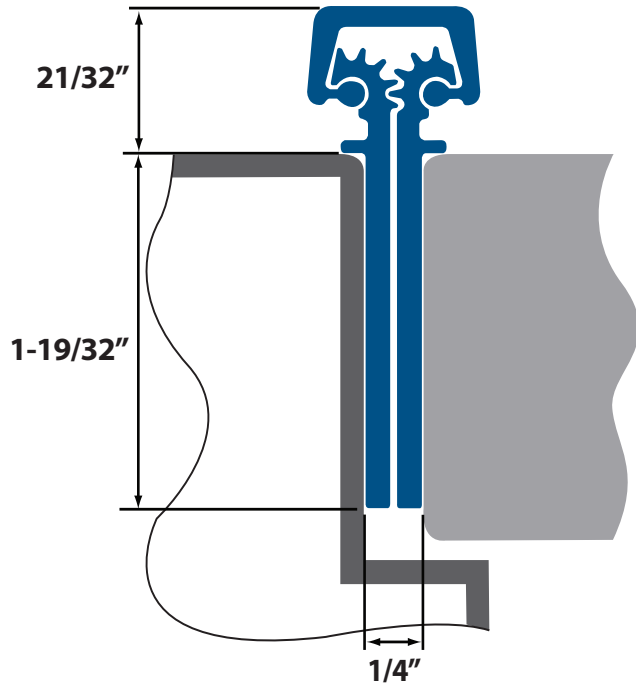

MONT HARD

ALUMINUM GEARED CONTINUOUS HINGES

www.globaldoor.com 704.596.2444 FAX: 800.376.6536
5808 Long Creek Park Drive, Suite A, Charlotte, NC 28269

- Available in full mortise and surface mount
- 6063 T6 Aluminum alloy, with interlocking extrusions
- Non-handed design
- 83" or 95" length
- Standard duty with 16 thrust type self-lubricating concealed bearings per hinge
- Heavy duty with 32 thrust type self-lubricating concealed bearings per hinge
- High degree of security
- Anodized aluminum after machining
- Through bolt and machine screws fixing
- Templated hole patterns
- 10 year warranty

CONCEALED

THI-1183CFM

Mortise type

Flush mount

Each hinge leaf has an alignment stop

1/4" clearance between door and frame

THI-1183FM2

Mortise type

1/16" door offset

Door edge guard

5/16" clearance between door and frame

- Available in full mortise and surface mount
- 6063 T6 Aluminum alloy, with interlocking extrusions
- Non-handed design
- 83" or 95" length
- Standard duty with 16 thrust type self-lubricating concealed bearings per hinge
- Heavy duty with 32 thrust type self-lubricating concealed bearings per hinge
- High degree of security
- Anodized aluminum after machining
- Through bolt and machine screws fixing
- Templated hole patterns
- 10 year warranty

FULL SURFACE

THI-1183

Full surface continuous hinge

1/32" door panel offset

Tamper resistant removable door leaf cover

1/16" clearance between door and frame

THI-1183LF

Full surface continuous hinge