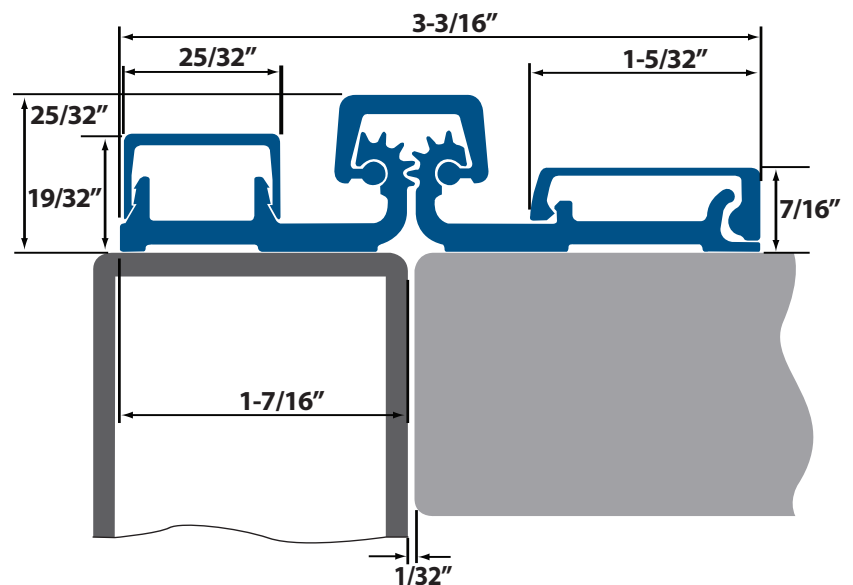

1/16" door offset

Door edge guard

5/16" clearance between door and frame

- Available in full mortise and surface mount
- 6063 T6 Aluminum alloy, with interlocking extrusions
- Non-handed design
- 83" or 95" length
- Standard duty with 16 thrust type self-lubricating concealed bearings per hinge
- Heavy duty with 32 thrust type self-lubricating concealed bearings per hinge
- High degree of security
- Anodized aluminum after machining
- Through bolt and machine screws fixing
- Templated hole patterns
- 10 year warranty

FULL SURFACE

THI-1183

Full surface continuous hinge

1/32" door panel offset

Tamper resistant removable door leaf cover

1/16" clearance between door and frame

THI-1183LF

Full surface continuous hinge

For narrow (limited) frame applications

Tamper resistant removable door leaf cover

1/32" clearance between door and frame

REFERENCE CHART

	MontHard	Roton	Select	Pemko
Standard Duty 83"	THI-1183CFM THI-1183 THI-1183FM2 THI-1183LF	780-112 780-210 780-224 780-157	SL11 SL21 SL24 SL57	FMSLF FS FM FSCP
Heavy Duty 83"	THI-1183CFMHD THI-1183HD THI-1183FM2HD THI-1183LFHD	780-112HD 780-210HD 780-224HD 780-157HD	SL11HD SL21HD SL24HD SL57HD	FMSLFHD FSHD FMHD FSCPHD
Standard Duty 95"	THI-1195CFM THI-1195 THI-1195FM2 THI-1195LF	780-112 780-210 780-224 780-157	SL11 SL21 SL24 SL57	FMSLF FS FM FSCP
Heavy Duty 95"	THI-1195CFMHD THI-1195HD THI-1195FM2HD THI-1195LFHD	780-112HD 780-210HD 780-224HD 780-157HD	SL11HD SL21HD SL24HD SL57HD	FMSLFHD FSHD FMHD FSCPHD